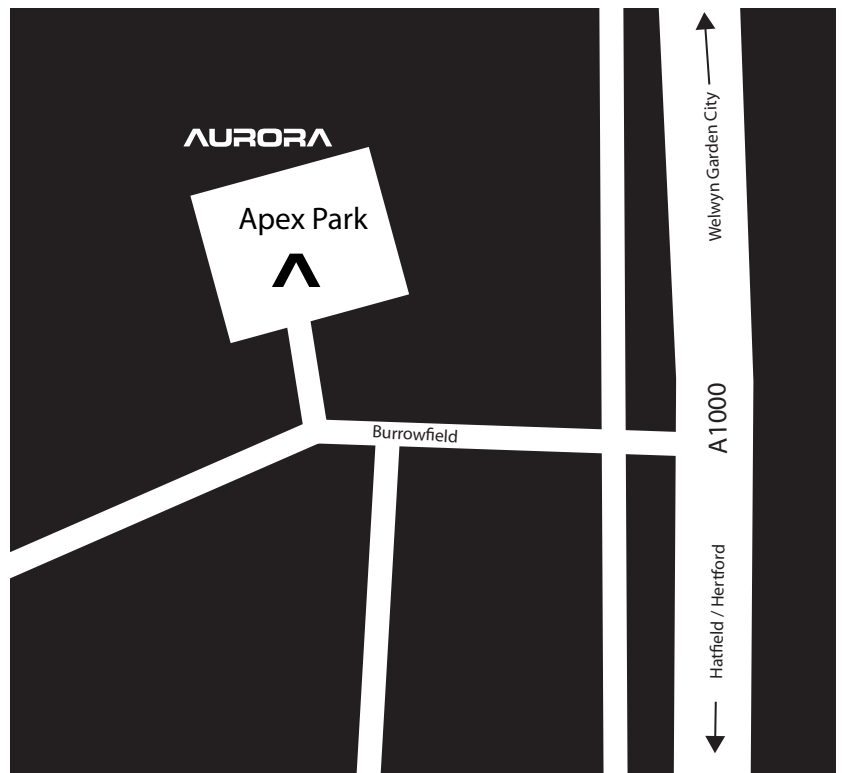

DISTRIBUTION

By Road

- Exit M25 at Junction 23 and take the A1 Northbound
- Leave the A1 at Junction 4
- Follow signs for Hertford, taking the third exit off the main roundabout down the 'Great North road' - A414
- 1st exit at the next roundabout
You will pass an Audi garage on your right and go over a bridge
- Exit the A414 signposted to Welwyn Garden City
- Turn Left at traffic lights onto the A1000. Bush Hall hotel is on your left
- Continue straight down, over the first roundabout and take the next left into Burrowfield
- Apex Park is situated on the second right identified by a car garage
- Car Parking
Parking is available to the right of the Main Aurora building

By Public Transport

The mainline Welwyn Garden City station runs a regular service from Kings Cross to Cambridge
Taxi rank is outside station

By Air

- 35 minute drive from Luton International Airport
- 40 minute drive from Heathrow and Stanstead International Airports